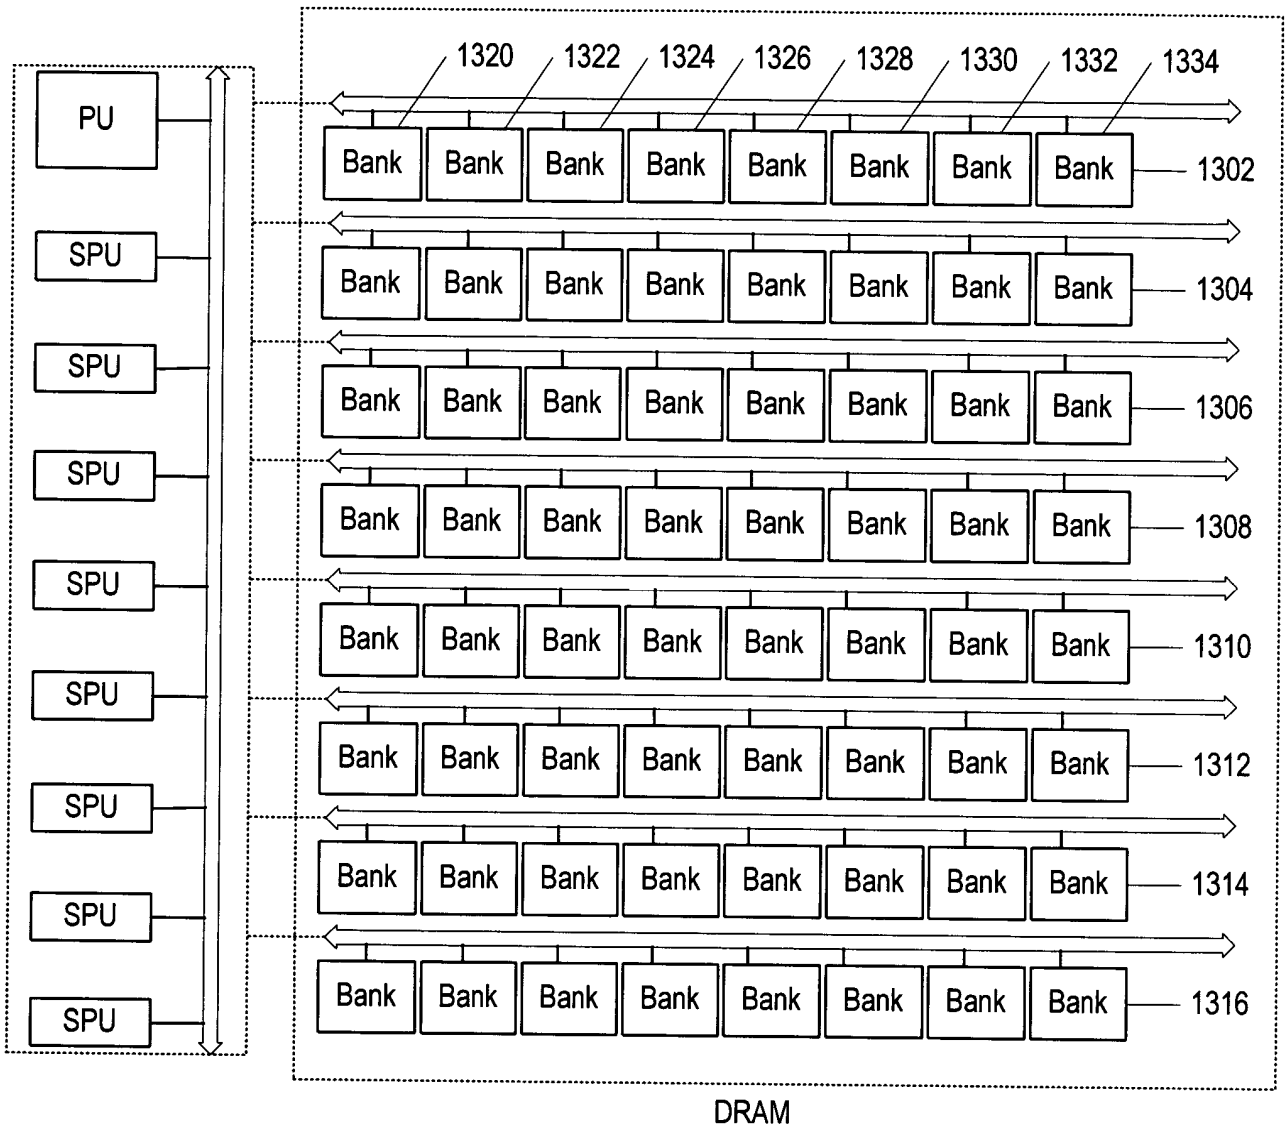

Figure 9

Figure 10

Figure 11A

Figure 11B

Figure 11C

Figure 12A

Figure 12B

Figure 13

Figure 14A

Figure 14B

Figure 15

Figure 16

Figure 17

Figure 18

Figure 19

Figure 20

Figure 29

Figure 30

Figure 31

Figure 32

Figure 33

Figure 34

Memory Access Control Table

The diagram shows a table with 64 rows, indexed from 0 to 63. Each row contains four columns: 'Base', 'Size', 'Access Key', and 'Access Key Mask'. Callout 3504 points to the 'ID' column header. Callout 3506 points to the 'Base' column header. Callout 3508 points to the 'Size' column header. Callout 3510 points to the 'Access Key' column header. Callout 3512 points to the 'Access Key Mask' column header. Callout 3502 is an arrow pointing to the table structure.